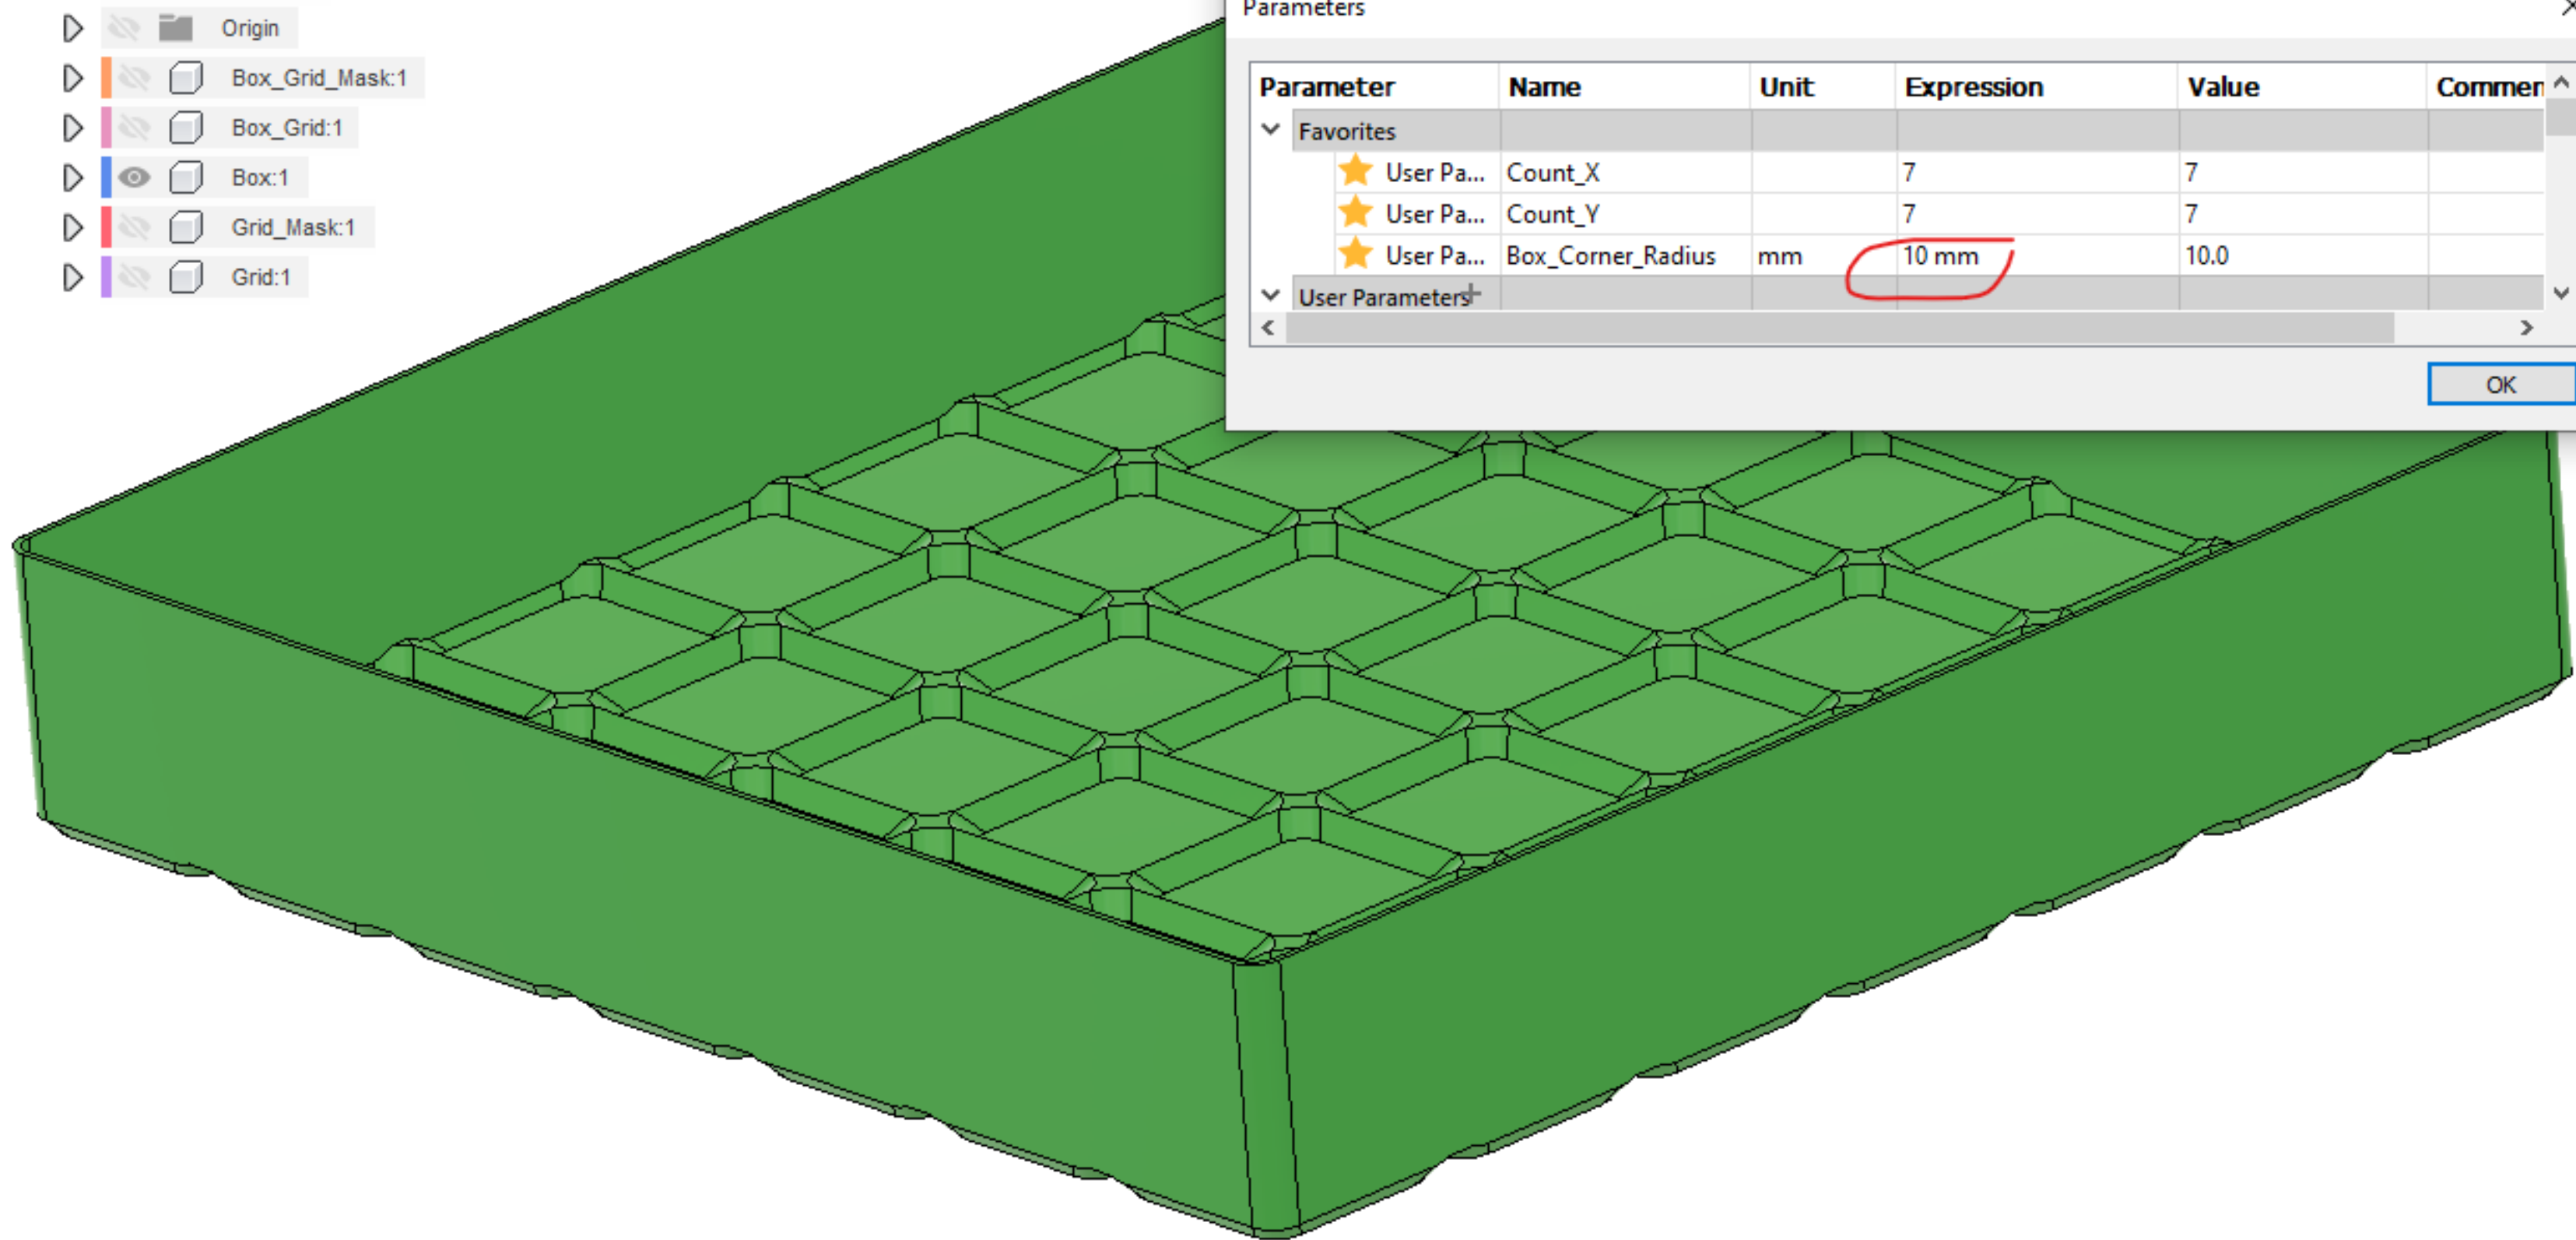

- Untitled
- Document Settings
- Named Views
- Origin
- Box\_Grid\_Mask:1
- Box\_Grid:1
- Box:1
- Grid\_Mask:1
- Grid:1

Parameters

| Parameter       | Name              | Unit | Expression | Value | Comment |
|-----------------|-------------------|------|------------|-------|---------|
| Favorites       |                   |      |            |       |         |
| ★ User Pa...    | Count_X           |      | 7          | 7     |         |
| ★ User Pa...    | Count_Y           |      | 7          | 7     |         |
| ★ User Pa...    | Box_Corner_Radius | mm   | 10 mm      | 10.0  |         |
| User Parameters |                   |      |            |       |         |