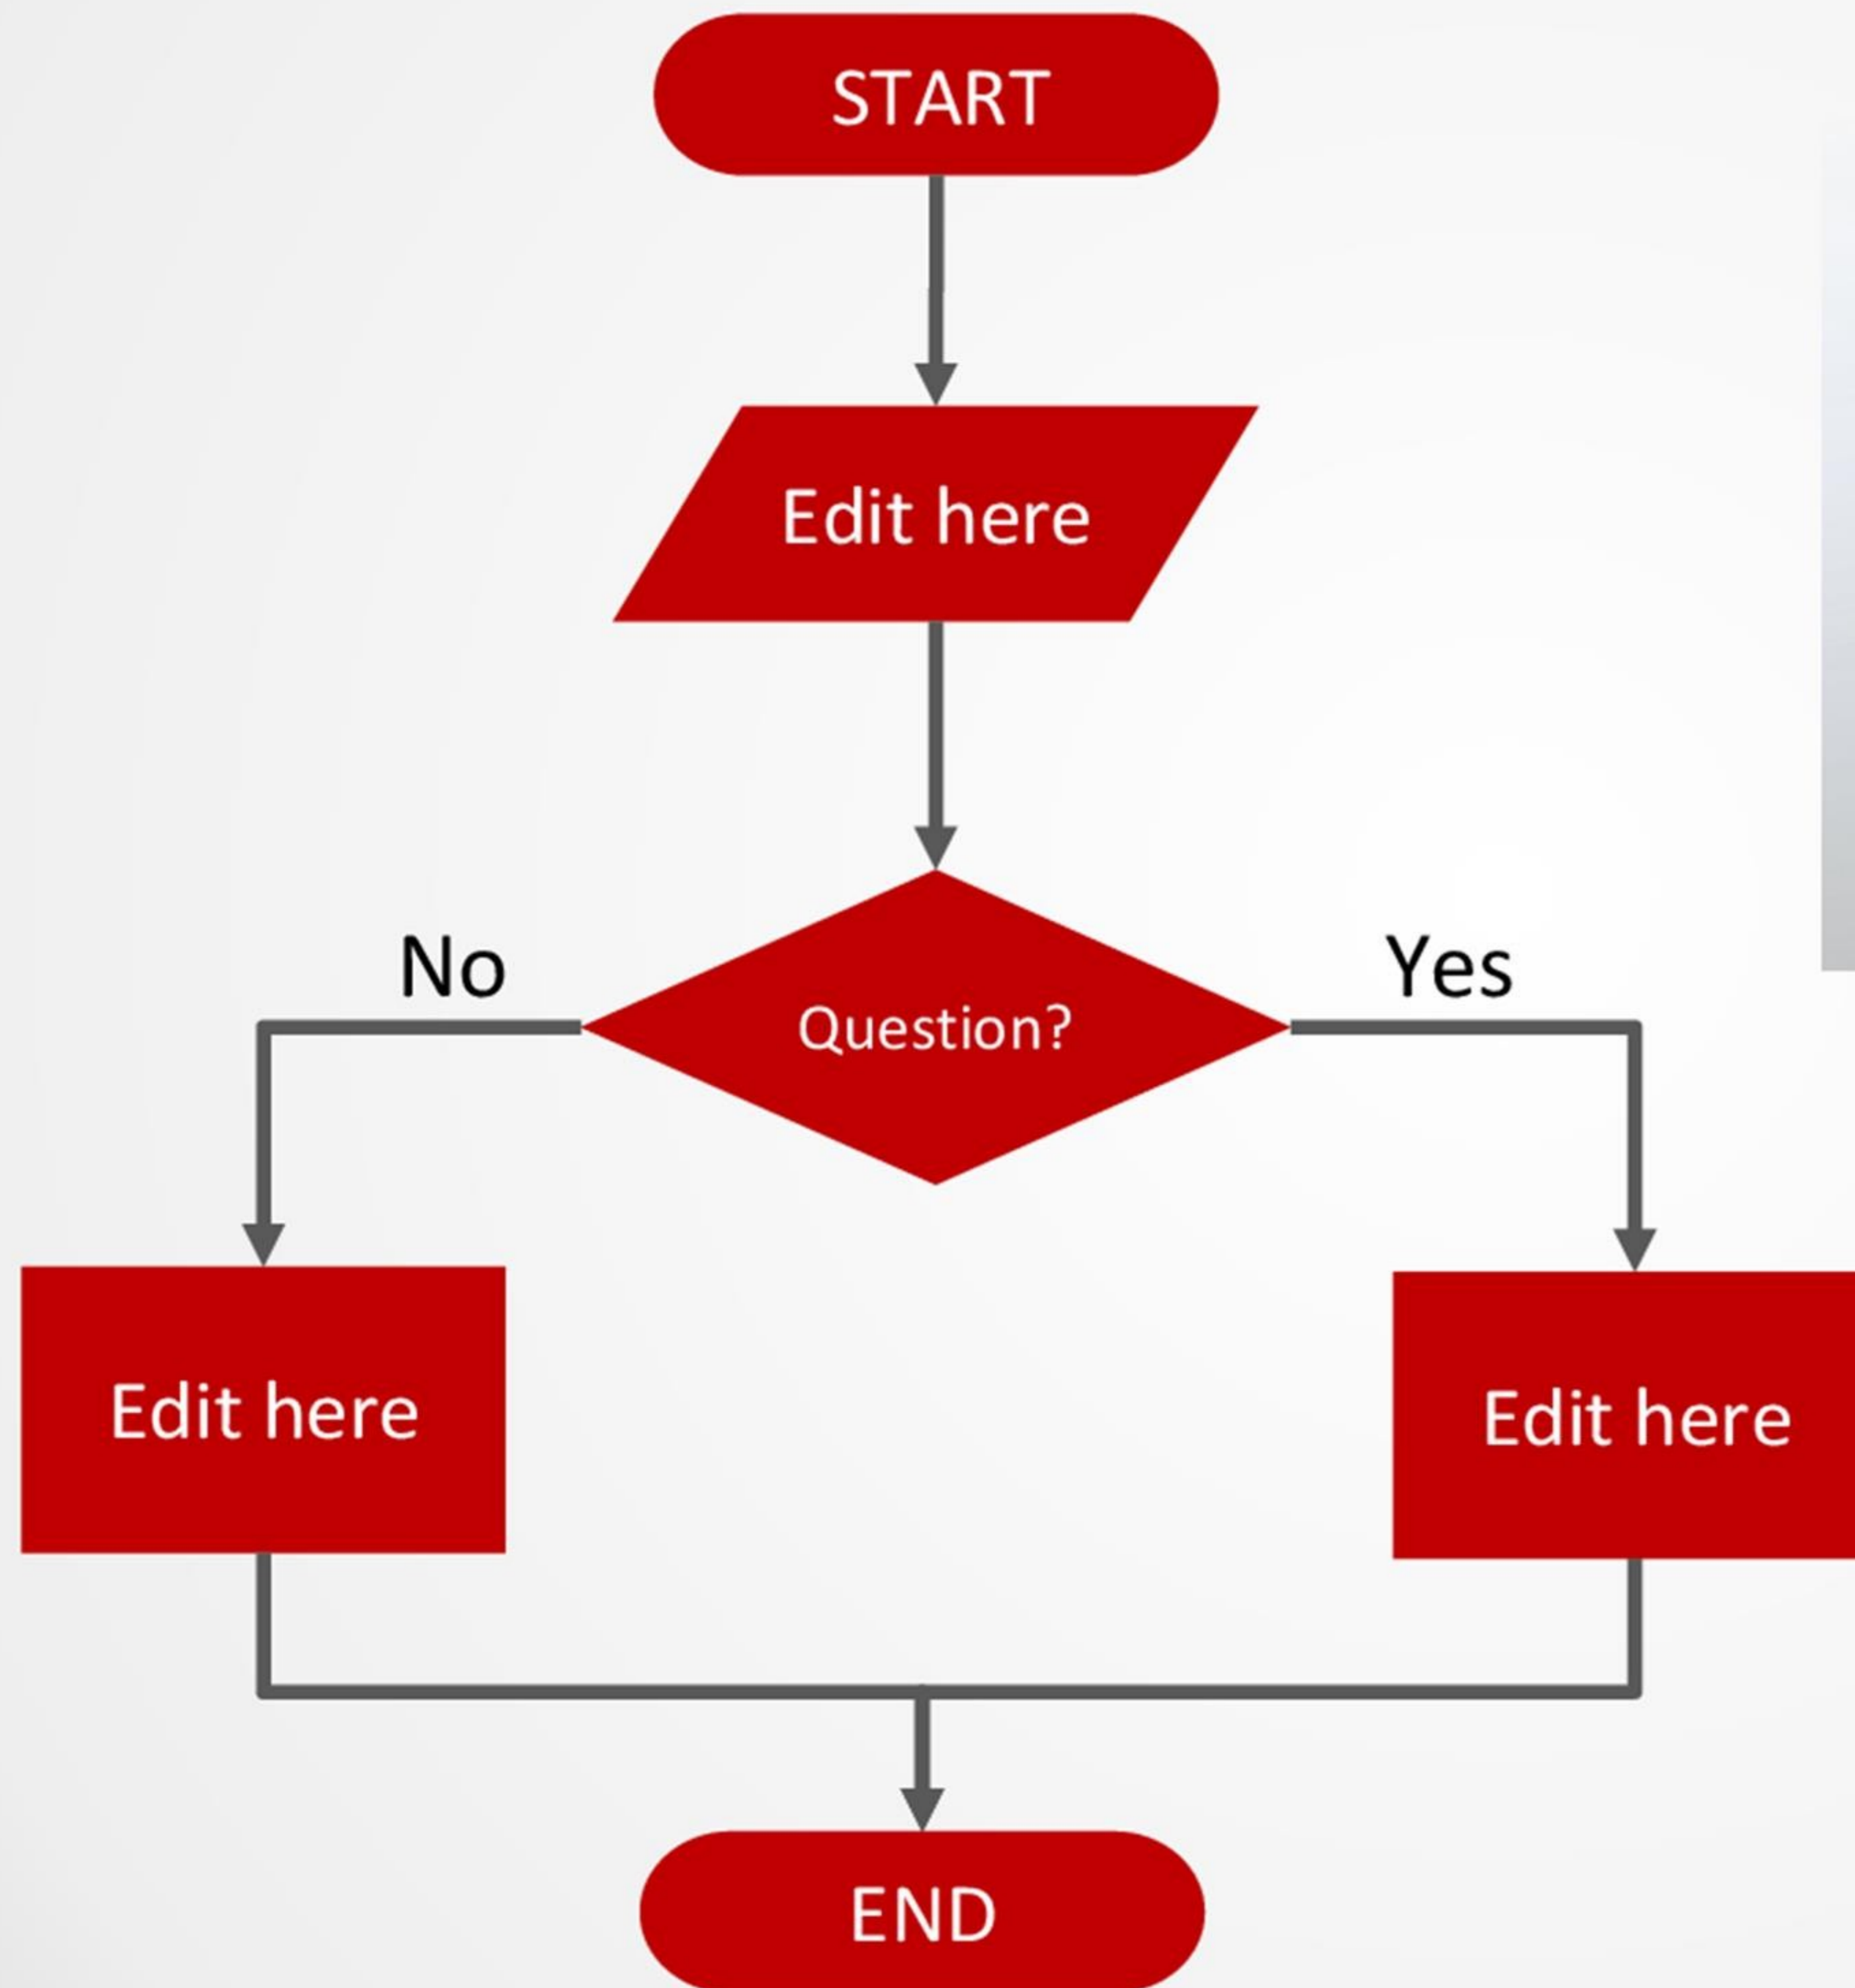

Red Flow Chart Template

You can edit this content.

This is a flow chart
PowerPoint Template.