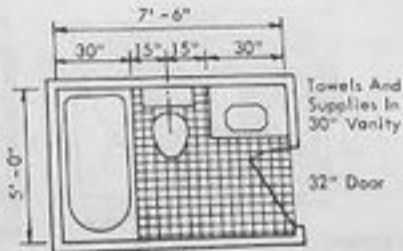

BATHROOMS

Typical Plans and Fixture Arrangements

**Small, 3-fixture bathroom.**

A small 3-fixture bathroom with limited storage in a built-in vanity meets basic bathroom requirements in a space 37.5 ft². The door is 32" wide for a person with a cane or crutches. This bathroom is too small for a wheelchair.