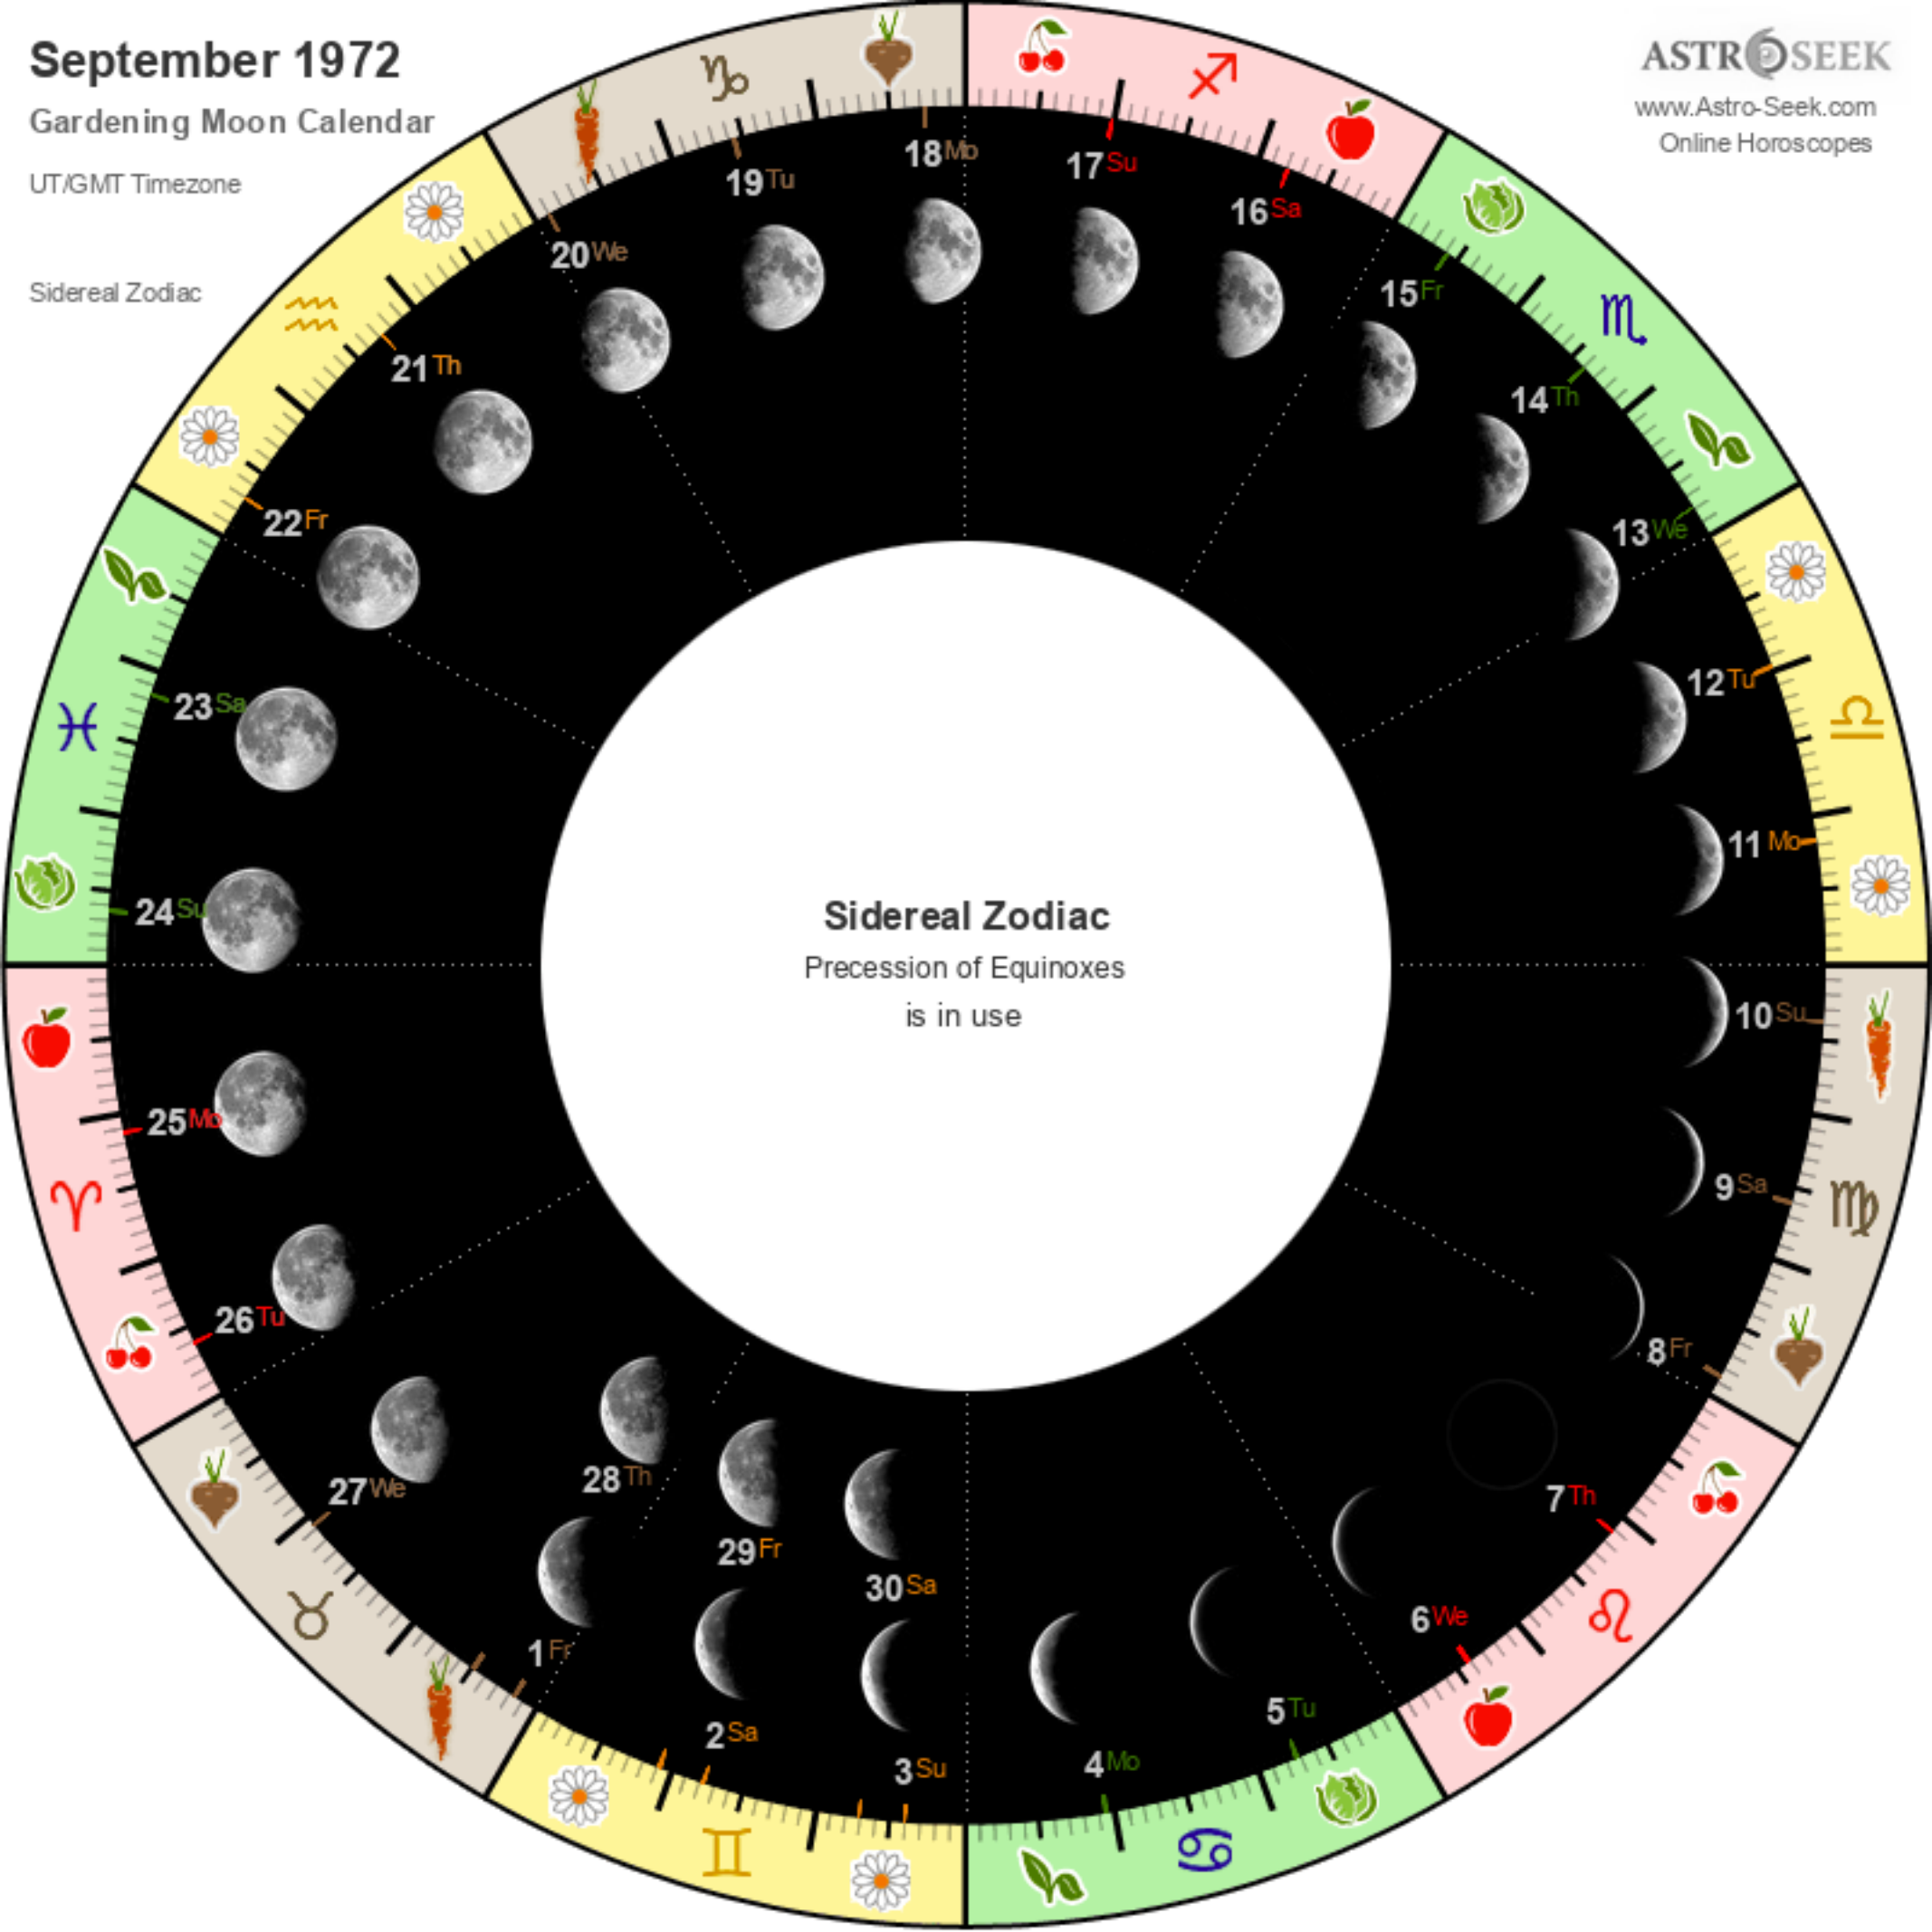

# September 1972

## Gardening Moon Calendar

UT/GMT Timezone

Sidereal Zodiac

**Sidereal Zodiac**  
Precession of Equinoxes  
is in use