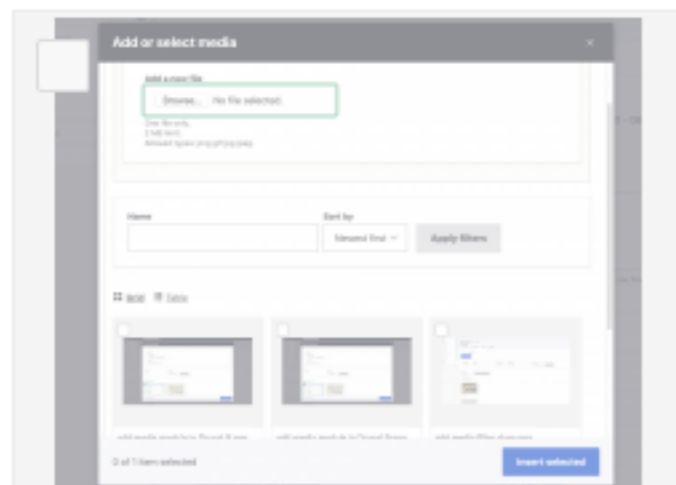

Add or select media

Grid **Table**

Drupal Media add ckeditor_screen_...

add media module in Drupal 9.png

add media module in Drupal 9.png

1 of 1 item selected

Insert selected