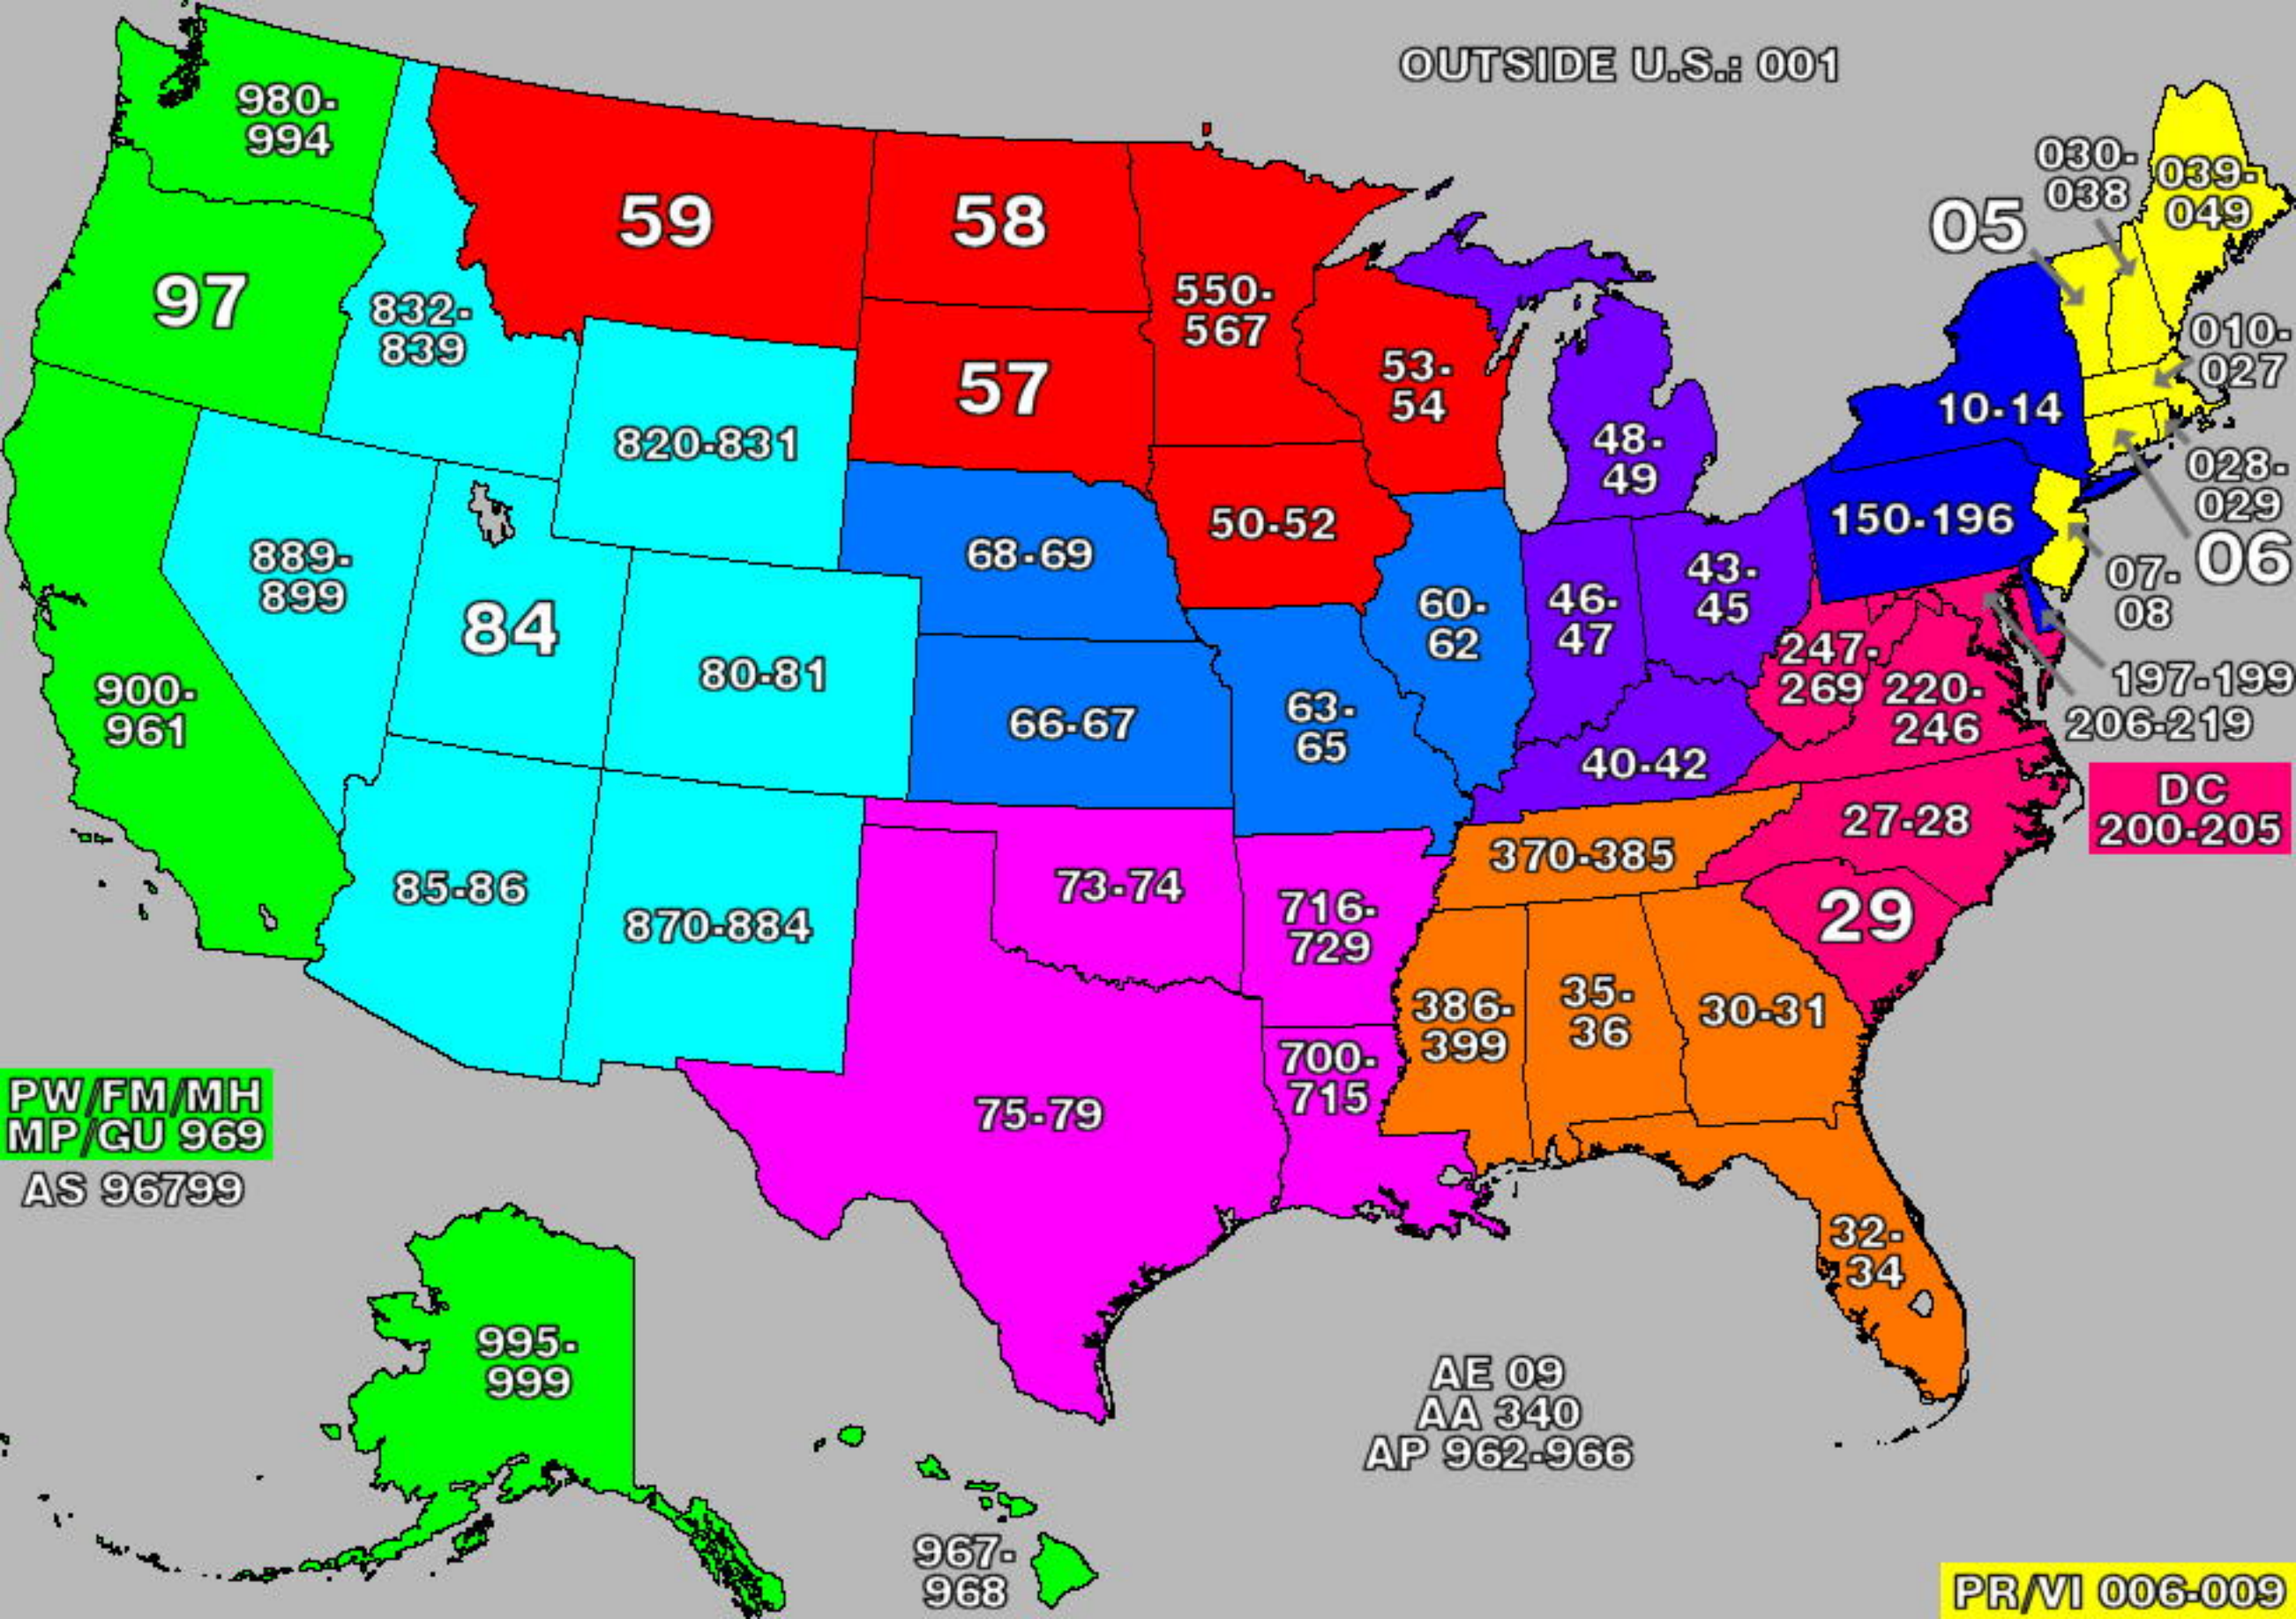

OUTSIDE U.S.: 001

PW/FM/MH
MP/GU 969
AS 96799

AE 09
AA 340
AP 962-966

PR/VI 006-009

967-968

DC
200-205