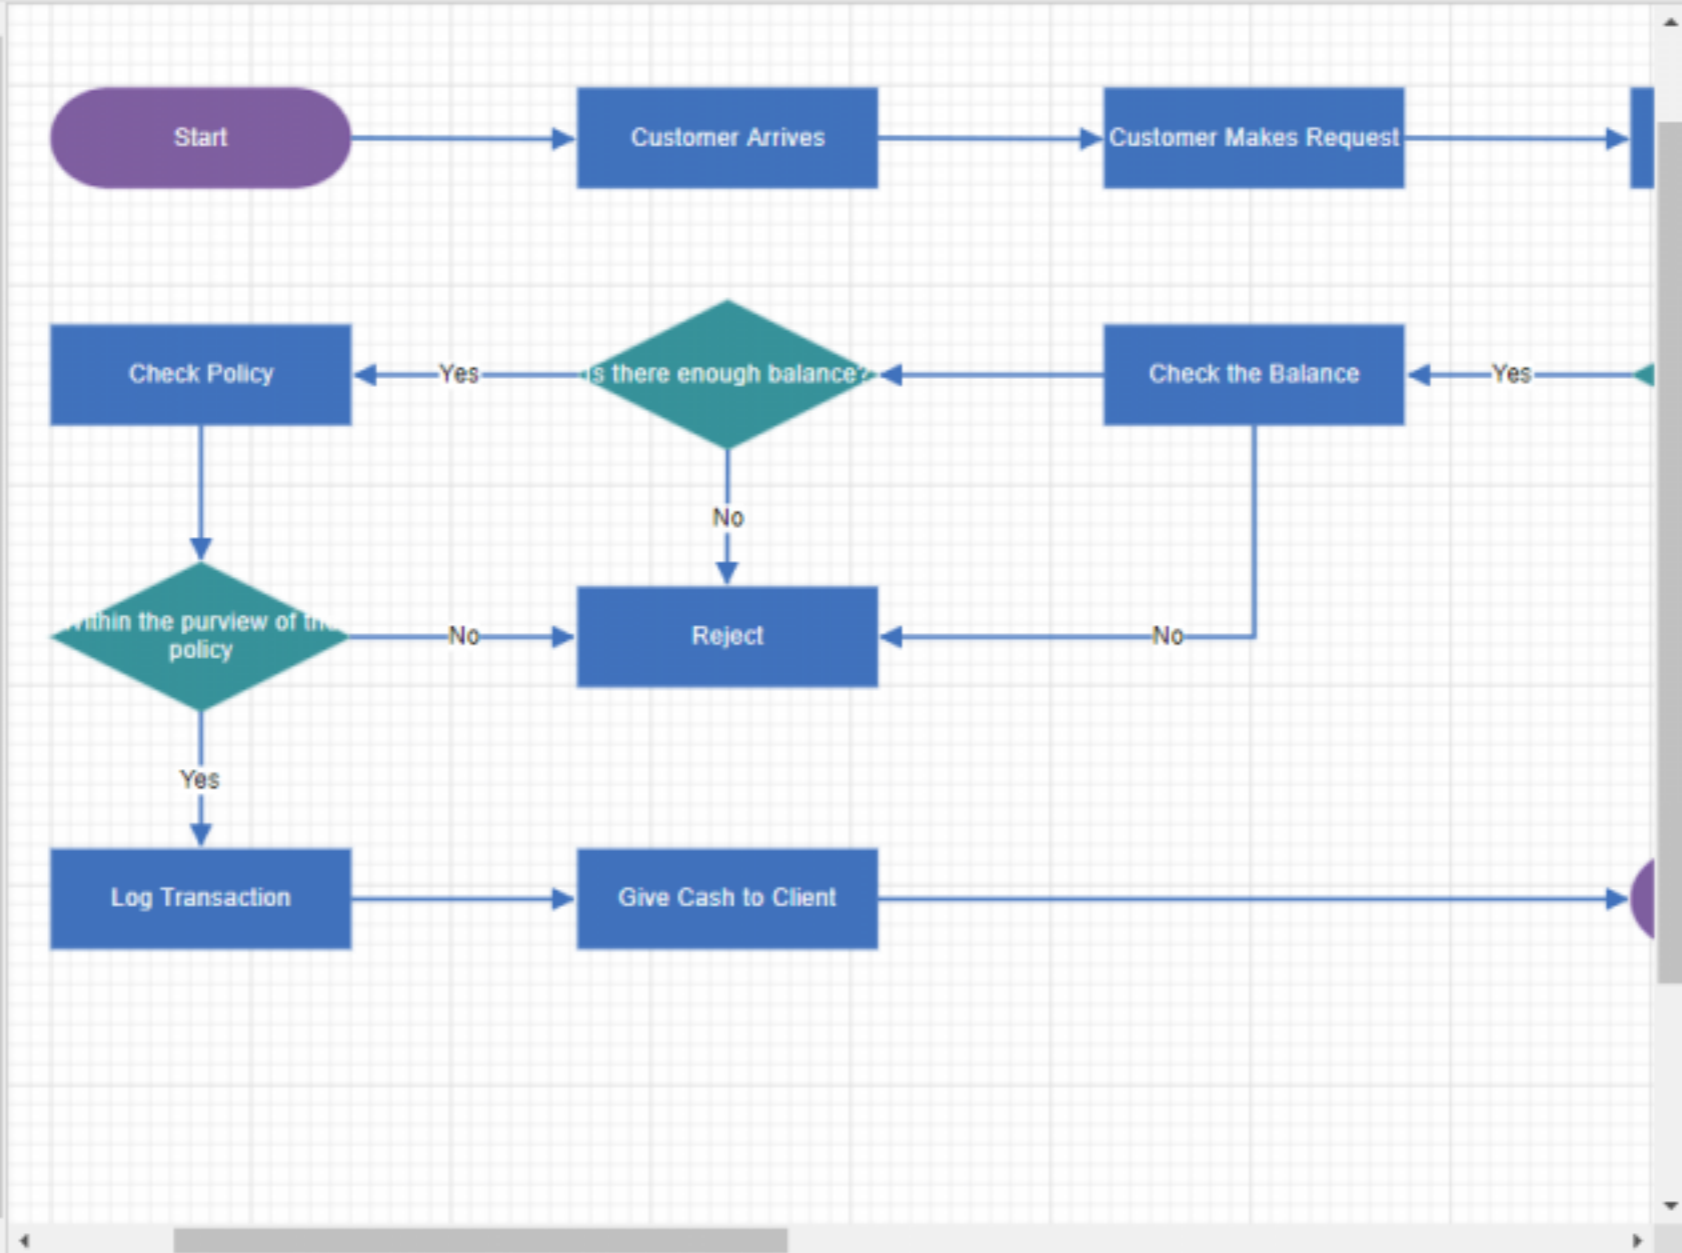

Search Shapes

Flow Shapes

Basic Shapes

BPMN Shapes

Connectors

Page Settings

Letter (8.5 in x 11 in)

Portrait Landscape

Page Breaks