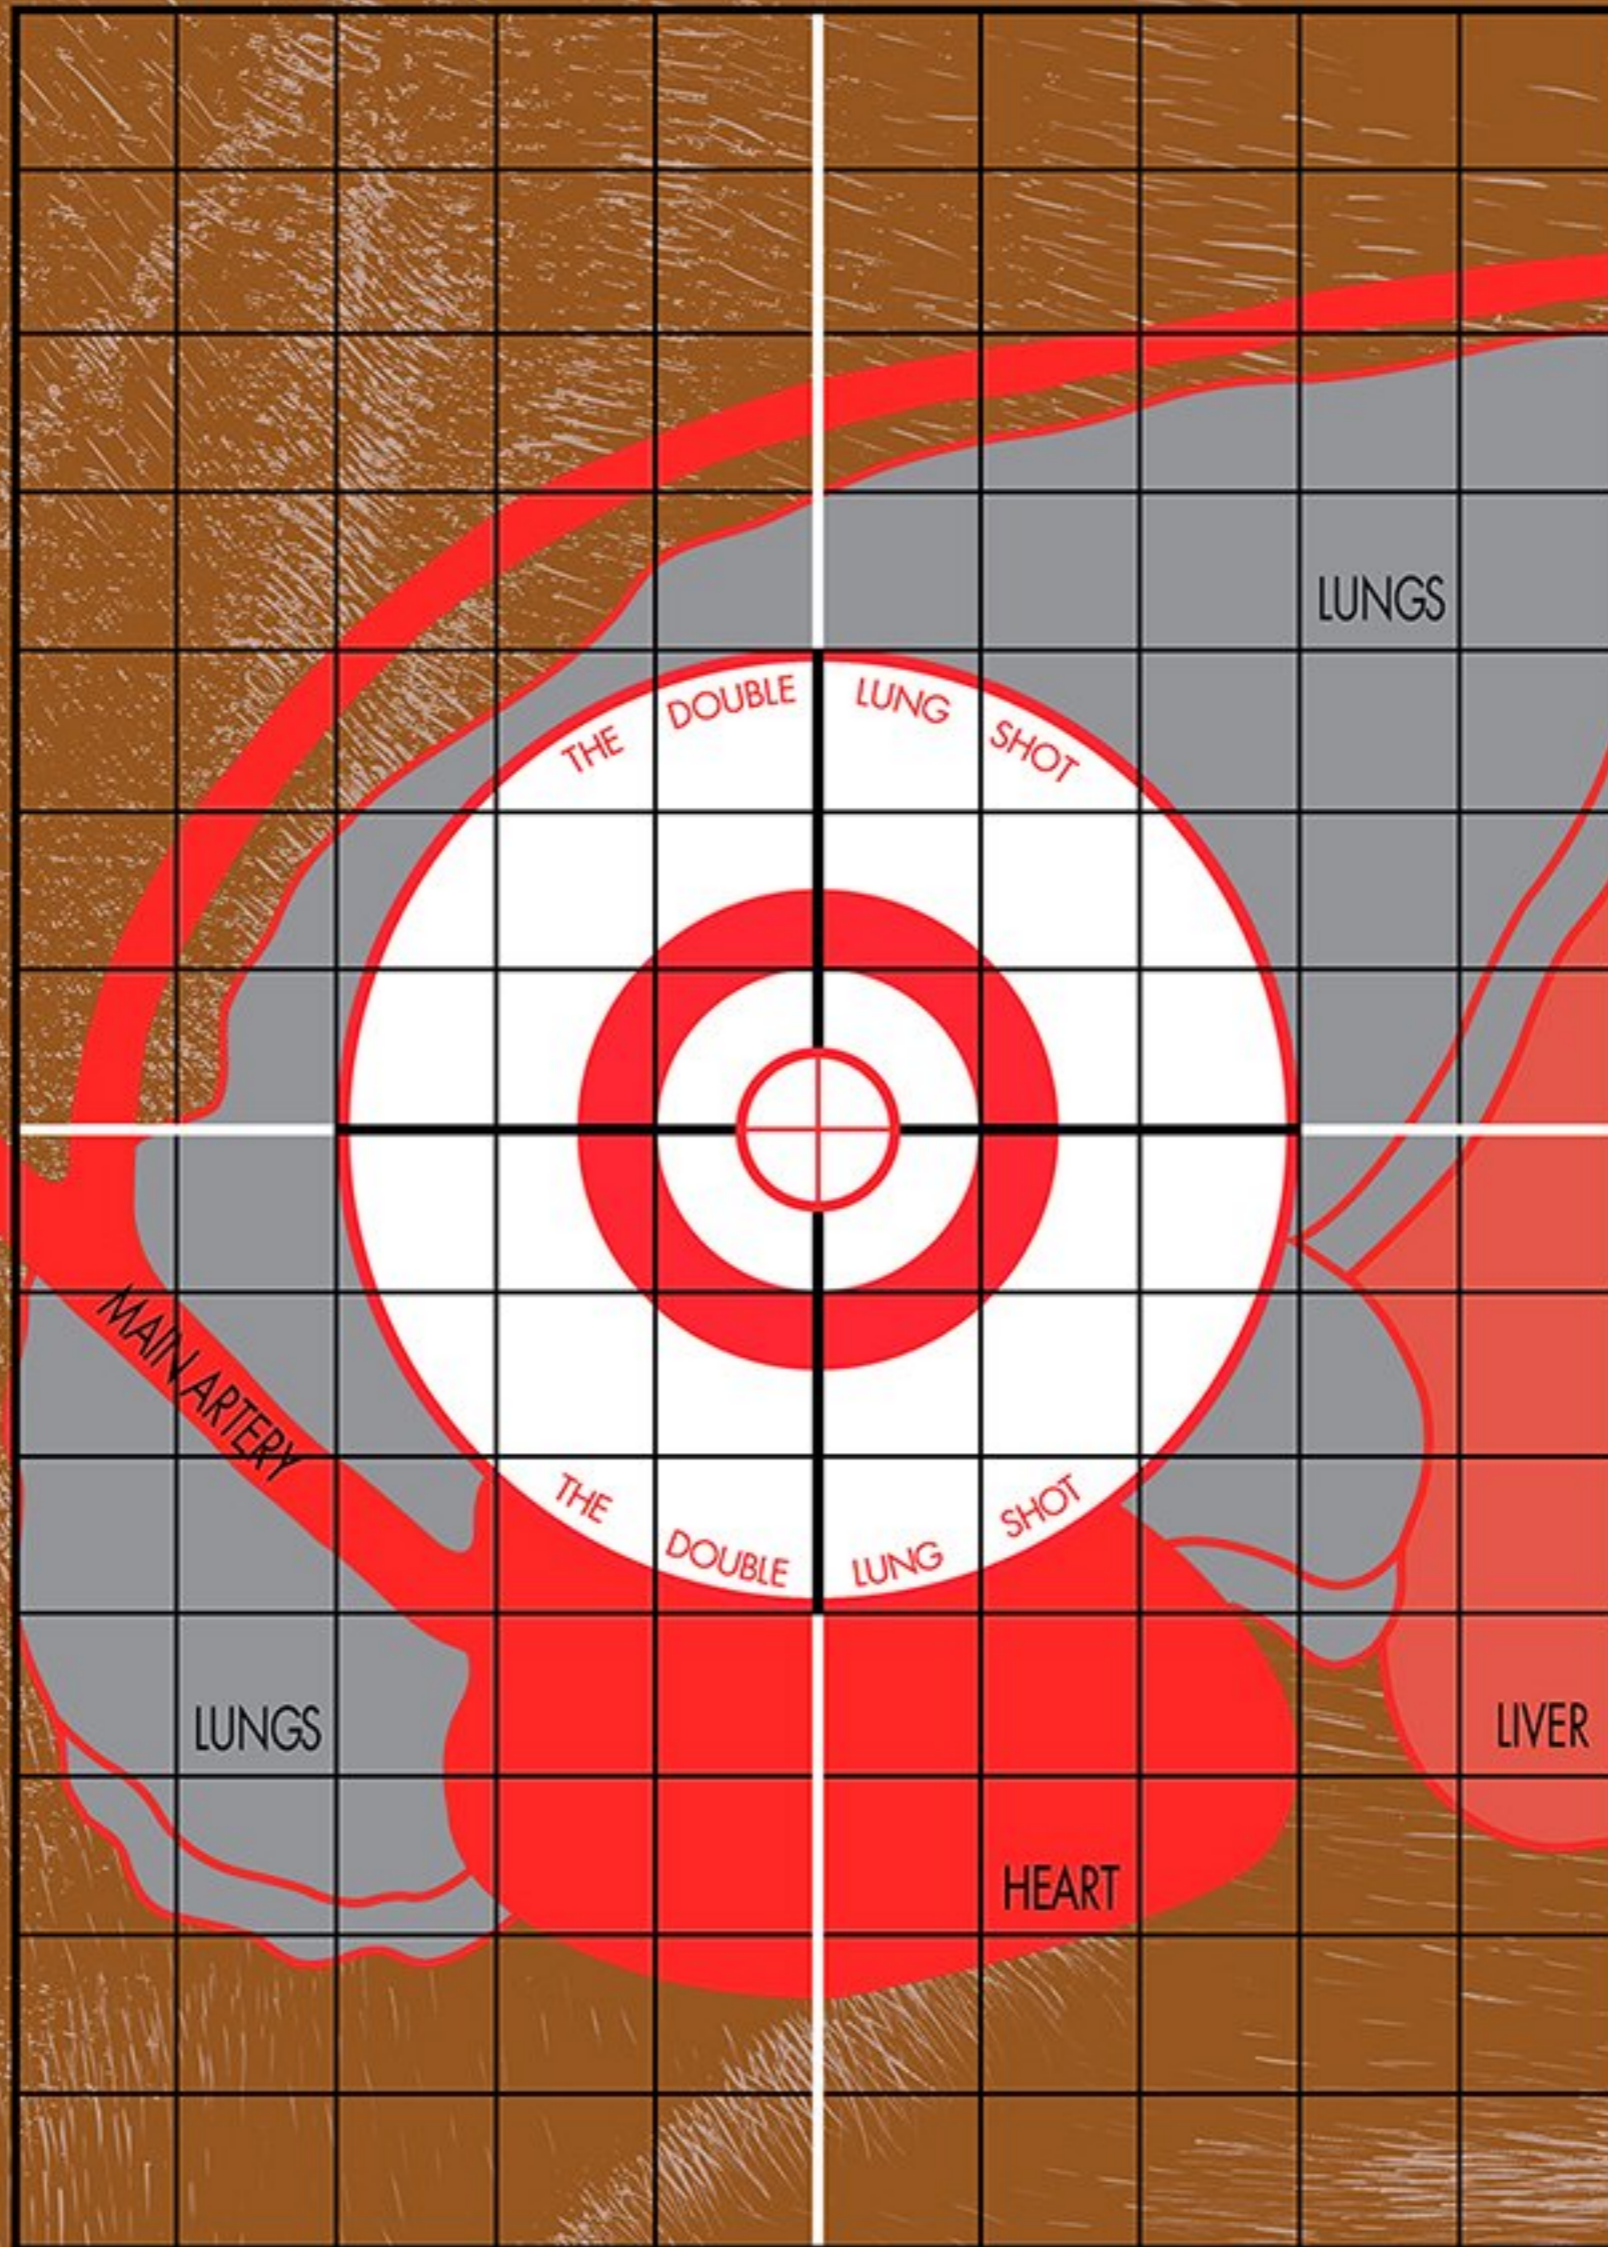

THOMPSON TARGET

MADE IN THE U.S.A.
www.thompsontarget.com

THE DOUBLE-LUNG™ SHOT
DEER/BIG GAME
SIGHT-IN TARGET
for Rifle, Slug Gun, Handgun & Bow
With Vital Organ Kill Zone

LIFE SIZE

10 TARGETS

ORDER NO.
8800

ALWAYS KEEP YOUR MUZZLE POINTED IN A SAFE DIRECTION!

1" GRID FOR SIGHT ADJUSTMENTS

THE **DOUBLE-LUNG SHOT** HAS BEEN PROVEN TO
BE THE MOST EFFECTIVE AT **STOPPING** BIG GAME

© 1996, 2017 THOMPSON TARGET TECHNOLOGY - CANTON, OH 44685