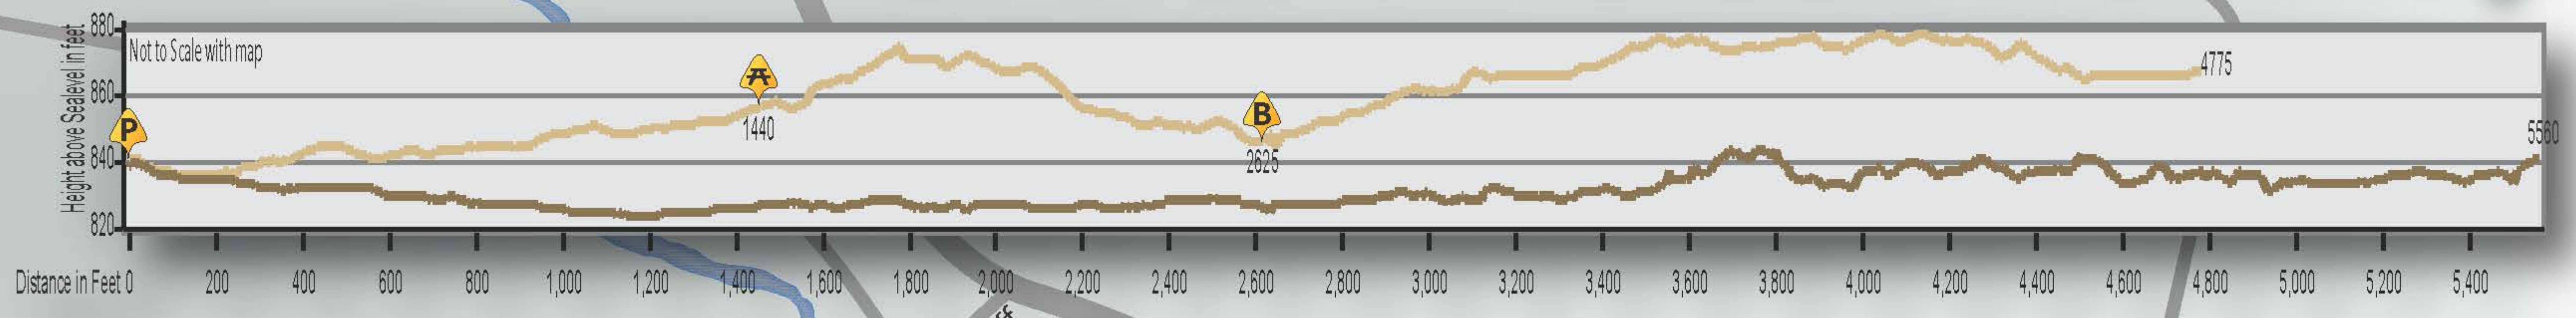

Cobleskill Creek Trail Map

- Completed Trail
- Completed Trail Shared Road
- Future Phase
- Foot Trail
- SUNY Cobleskill Fitness Trail
- Sidewalk
- Farm Roads
- Railroad

- Residential Areas
- College Construction Area
- Business Areas
- Campus Areas
- Open Space

- Trail Parking
- Picnic Pavilion
- Foot Bridge

Trail Etiquette

- No littering. What you carry in, please carry out. Please pickup litter that you may encounter.
- No consumption of alcohol
- Please clean up after your dog.
- No swimming or fishing in farm ponds
- This area is a working farm. Please do not block the farm road when parking. Please stay within the immediate area of the trail system.
- No equestrian use on the finished trail surface.
- Please respect other users and all installed equipment.