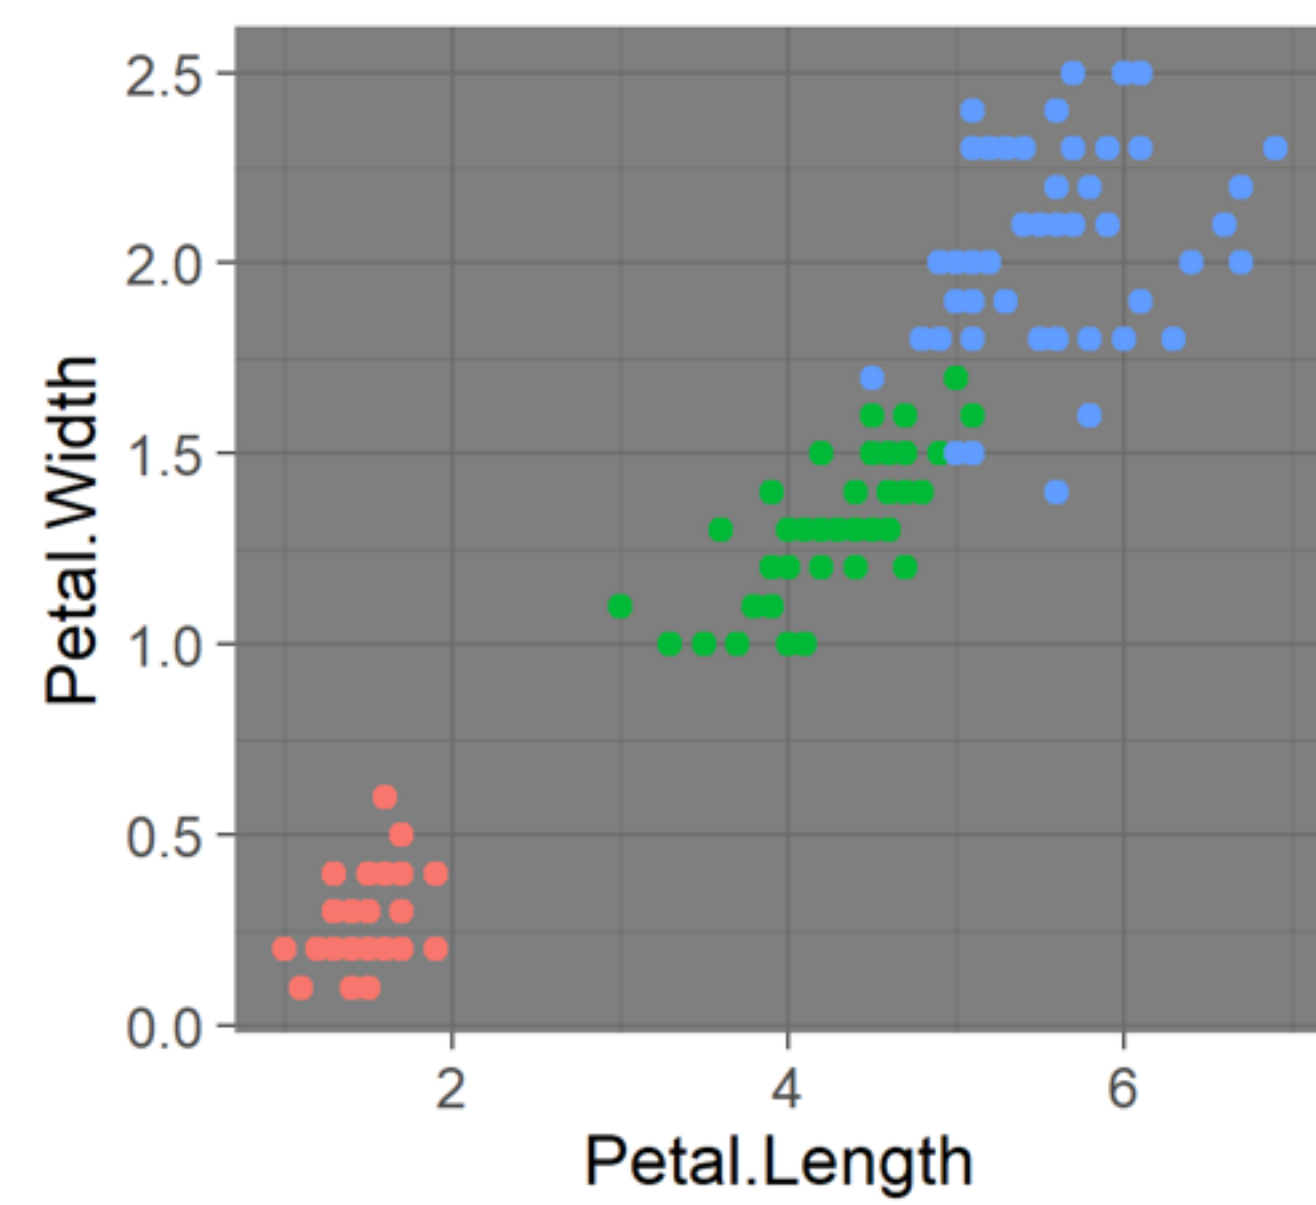

theme_bw()

theme_classic()

theme_dark()

theme_grey()

theme_light()

theme_linedraw()

theme_minimal()

theme_test()

theme_void()