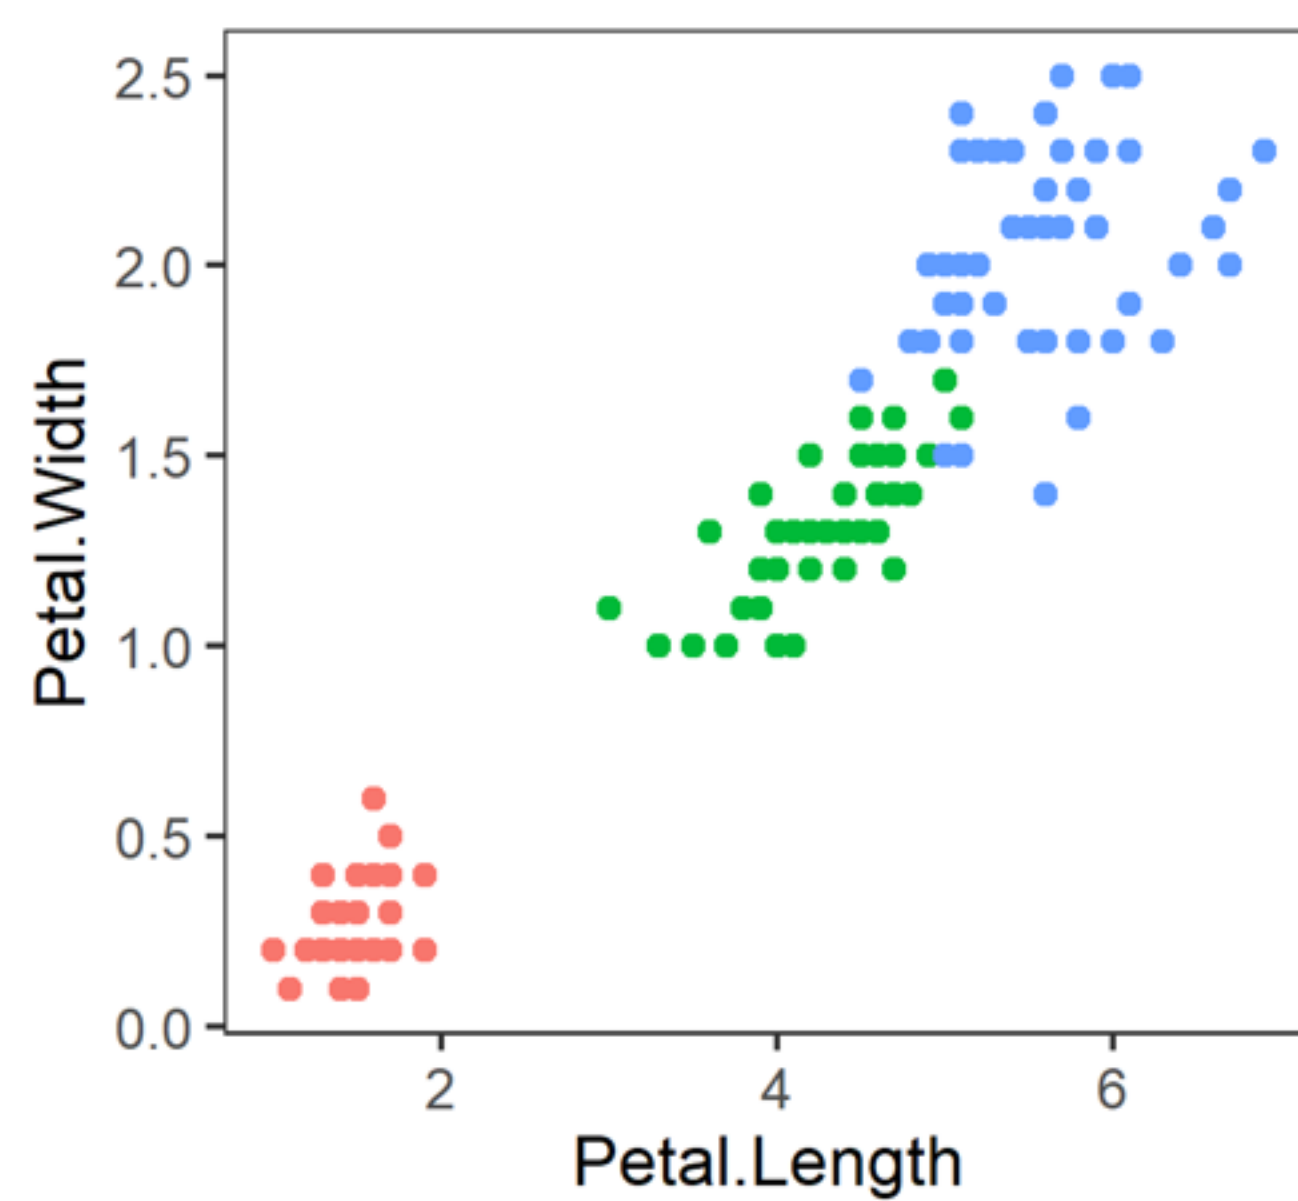

theme_bw()

theme_classic()

theme_dark()

theme_grey()

theme_light()

theme_linedraw()

theme_minimal()

theme_test()