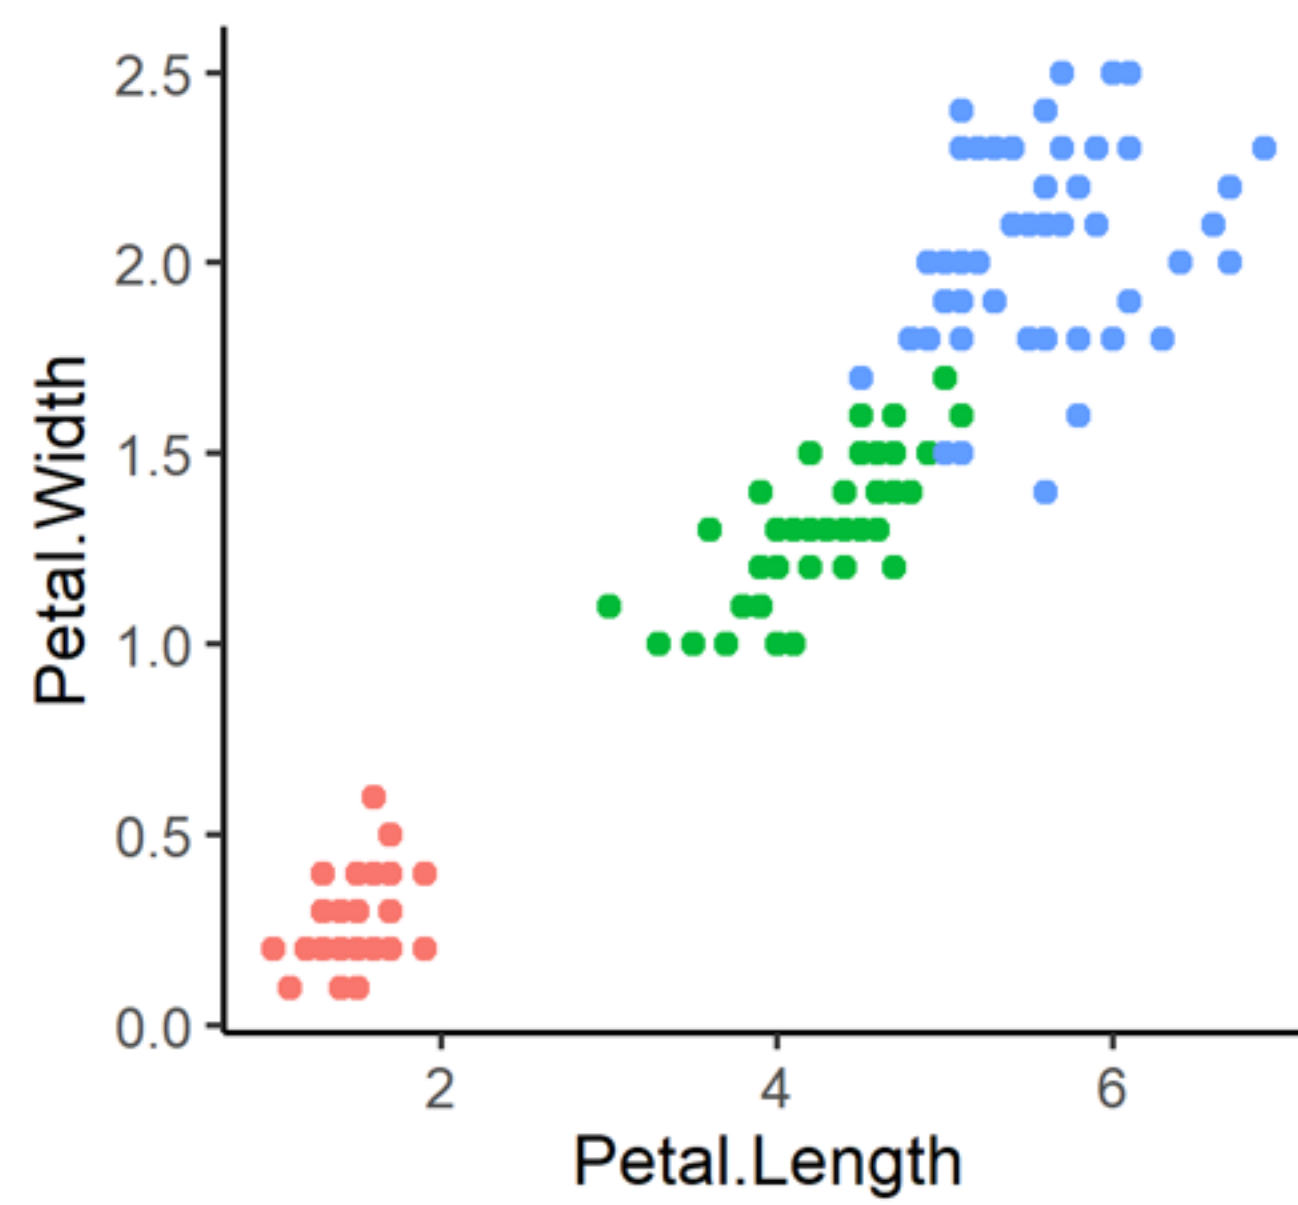

theme_bw()

theme_classic()

theme_dark()

theme_grey()

theme_light()

theme_linedraw()

theme_minimal()

theme_test()