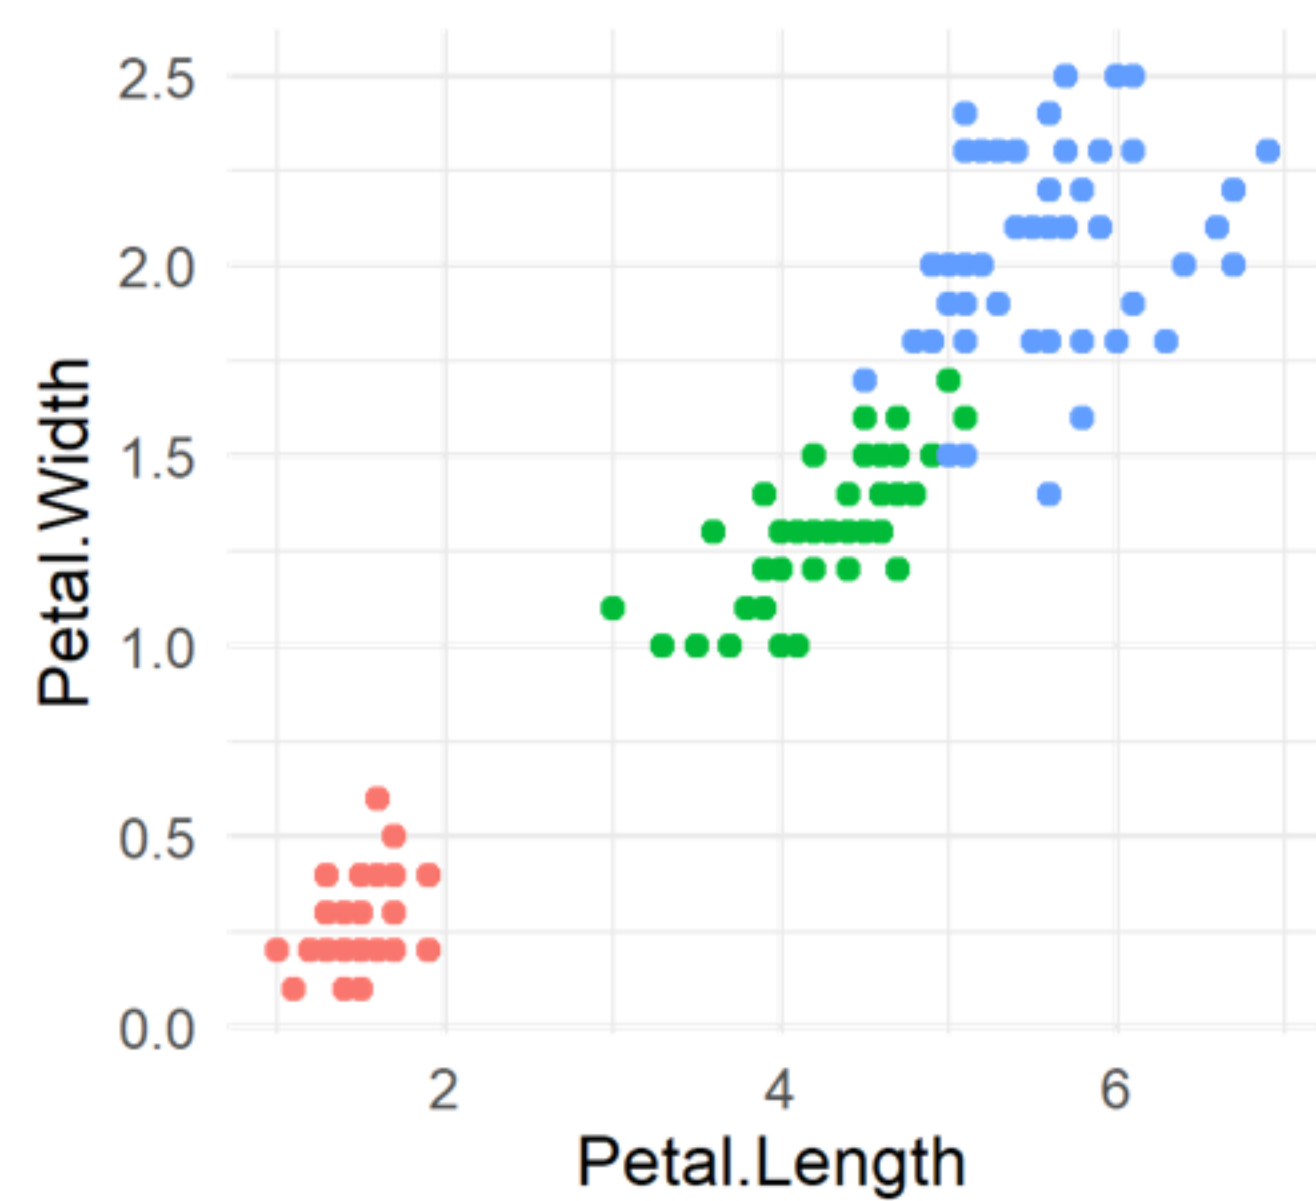

theme_bw()

theme_classic()

theme_dark()

theme_grey()

theme_light()

theme_linedraw()

theme_minimal()

theme_test()