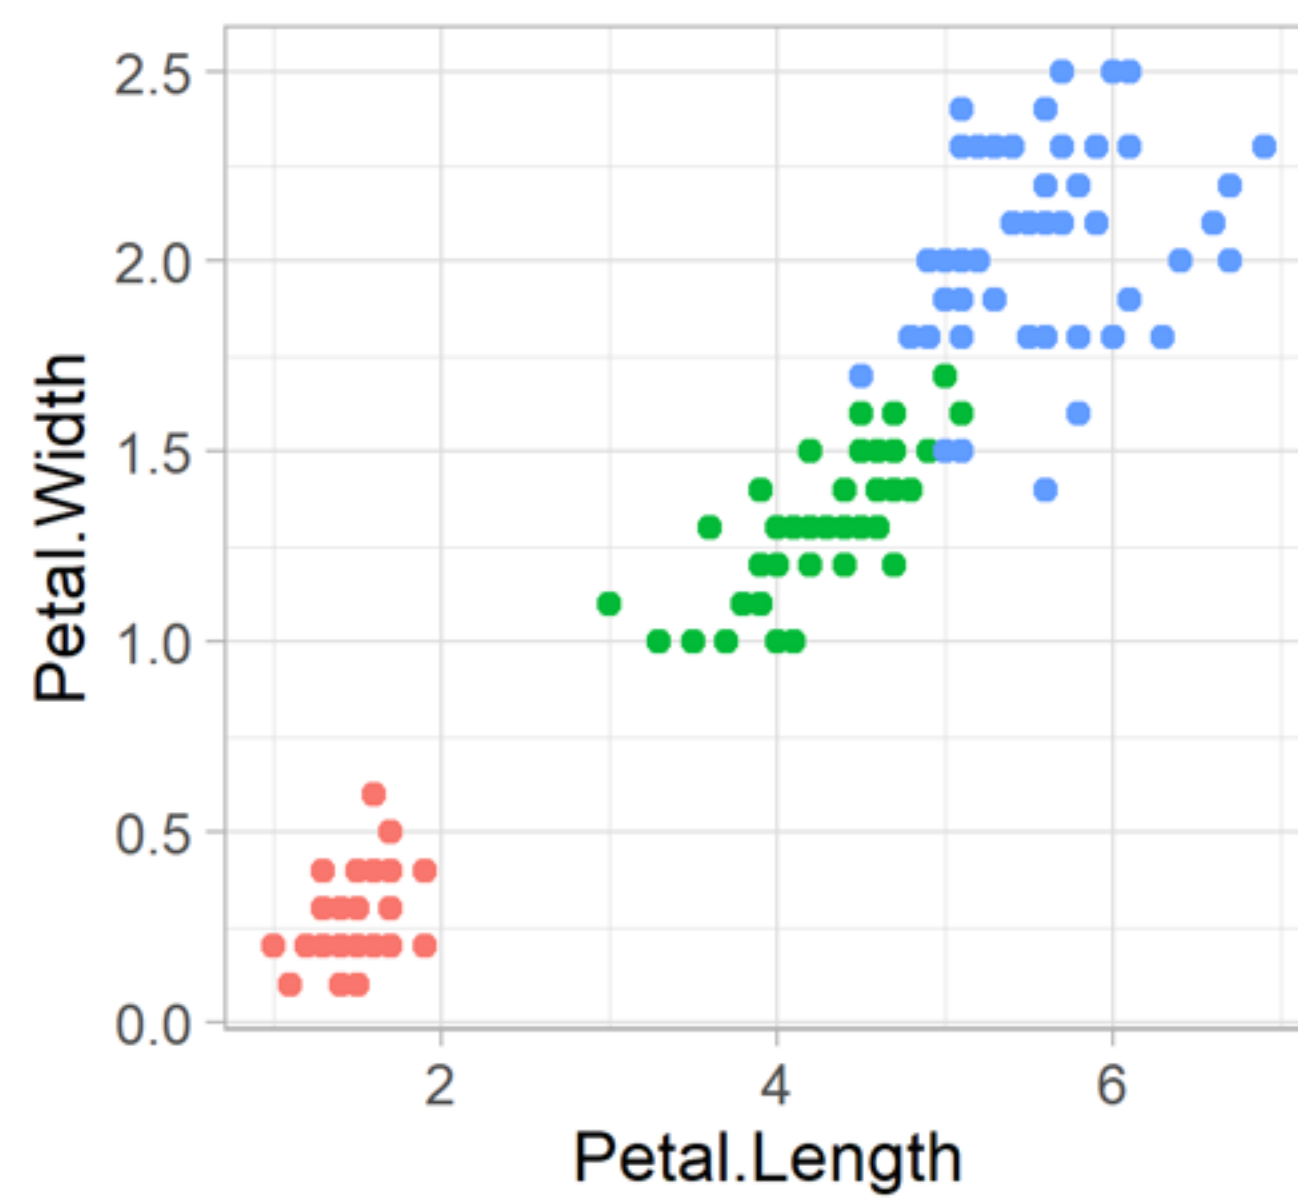

theme_bw()

theme_classic()

theme_dark()

theme_grey()

theme_light()

theme_linedraw()

theme_minimal()

theme_test()