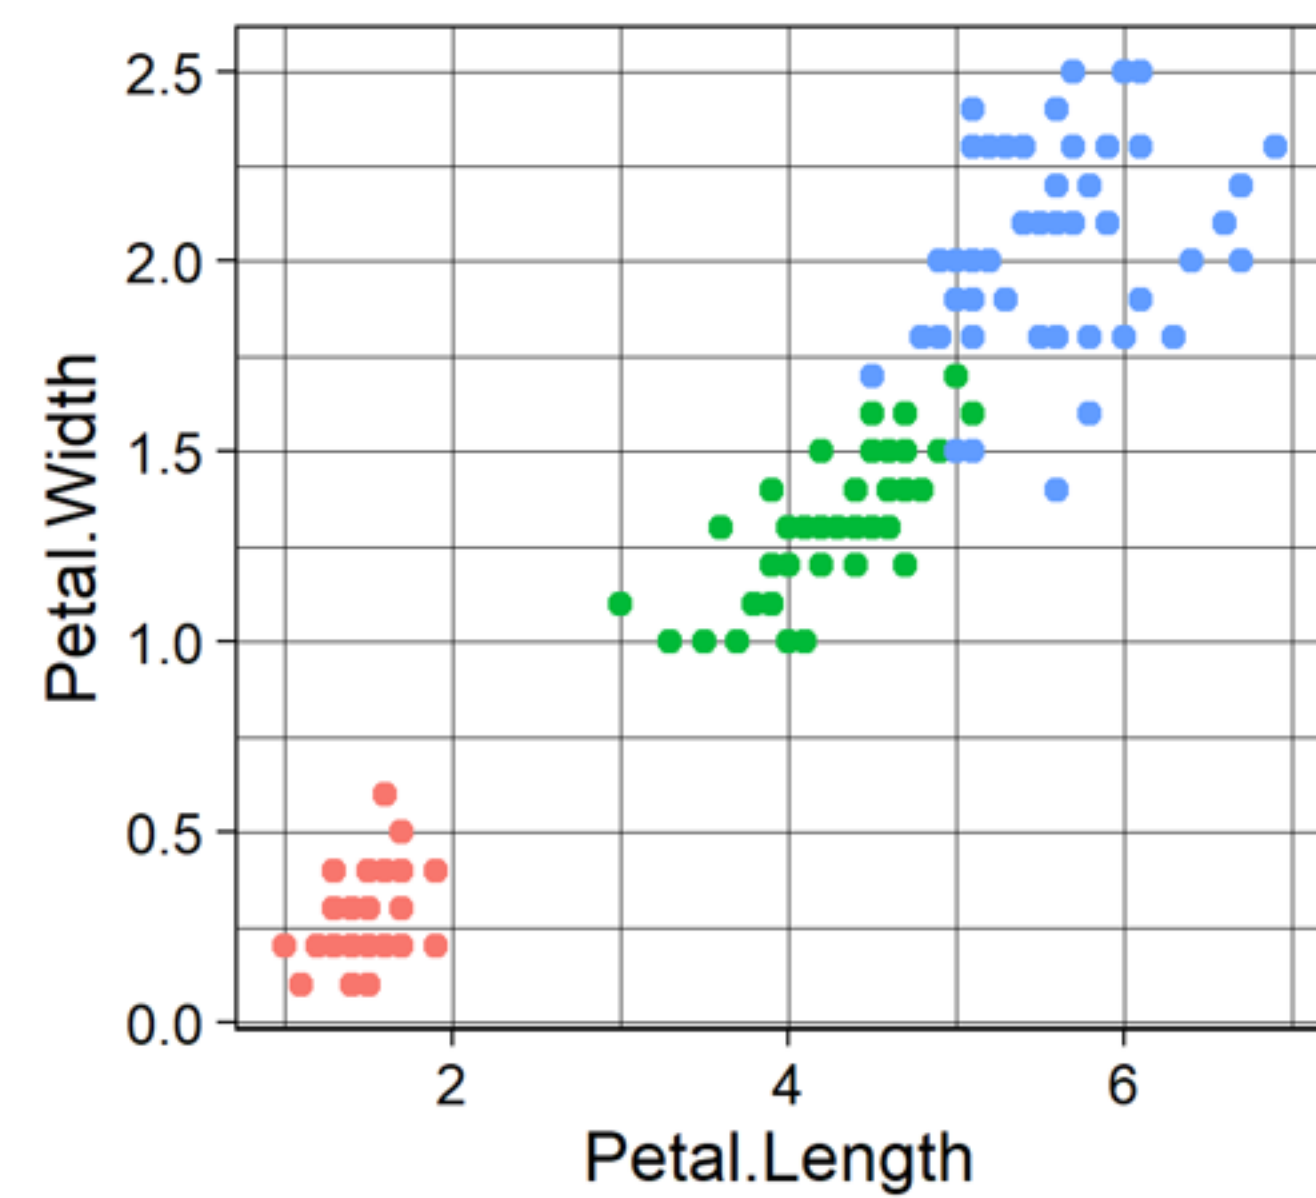

theme_bw()

theme_classic()

theme_dark()

theme_grey()

theme_light()

theme_linedraw()

theme_minimal()

theme_test()