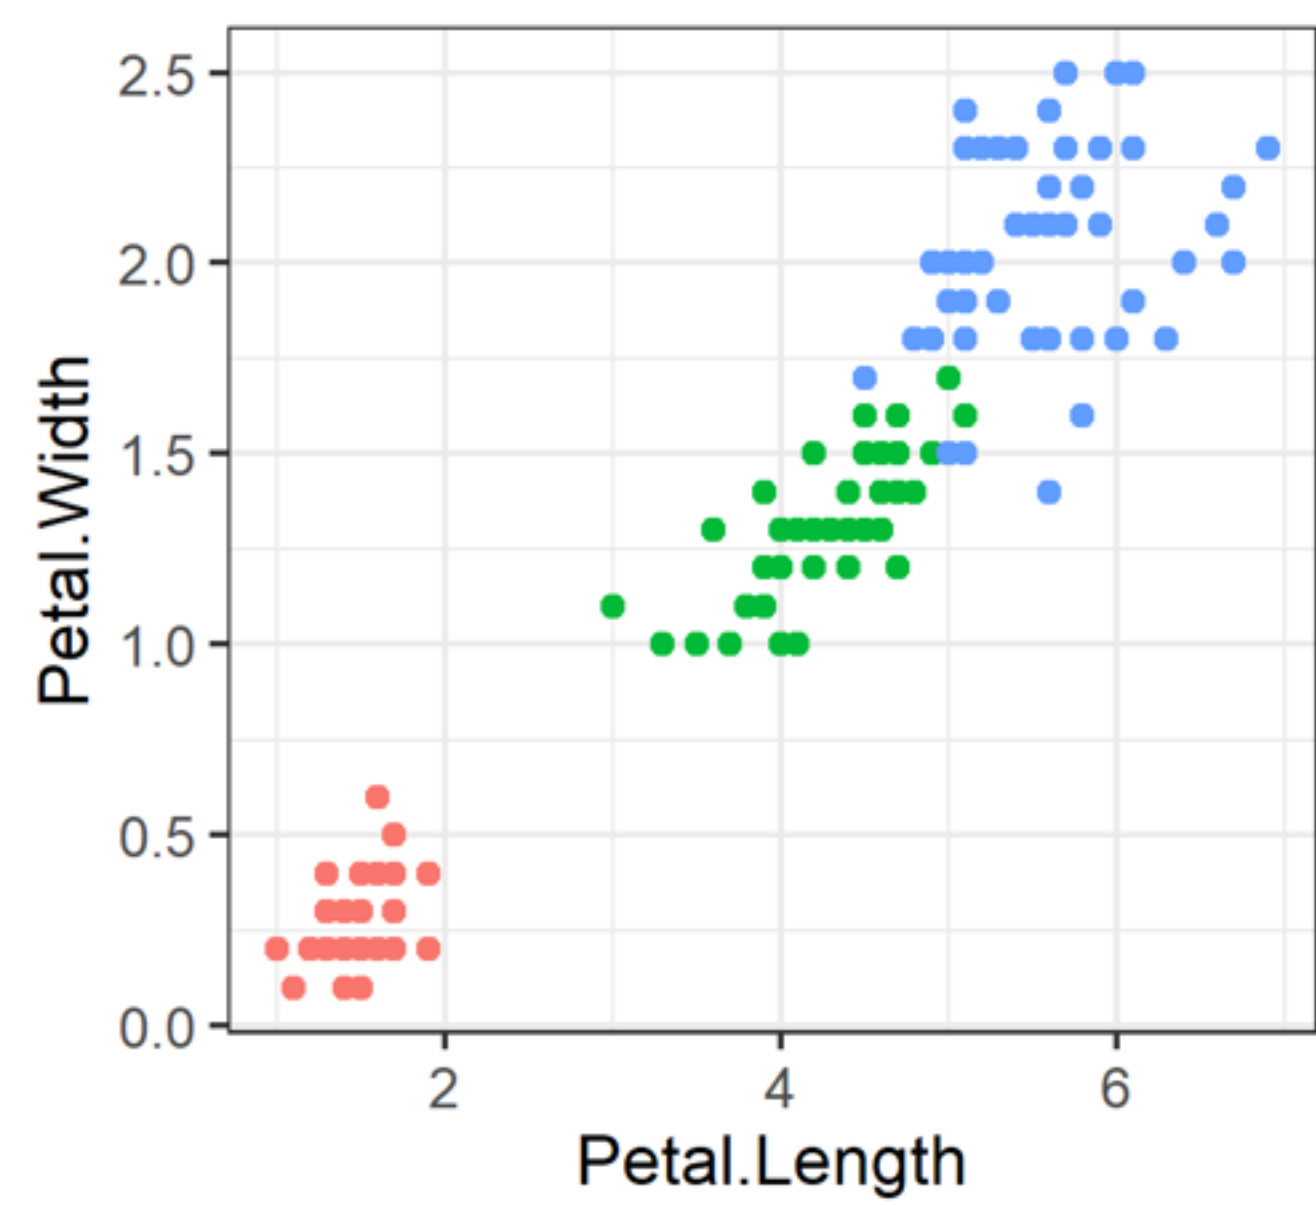

theme_bw()

theme_classic()

theme_dark()

theme_grey()

theme_light()

theme_linedraw()

theme_minimal()

theme_test()