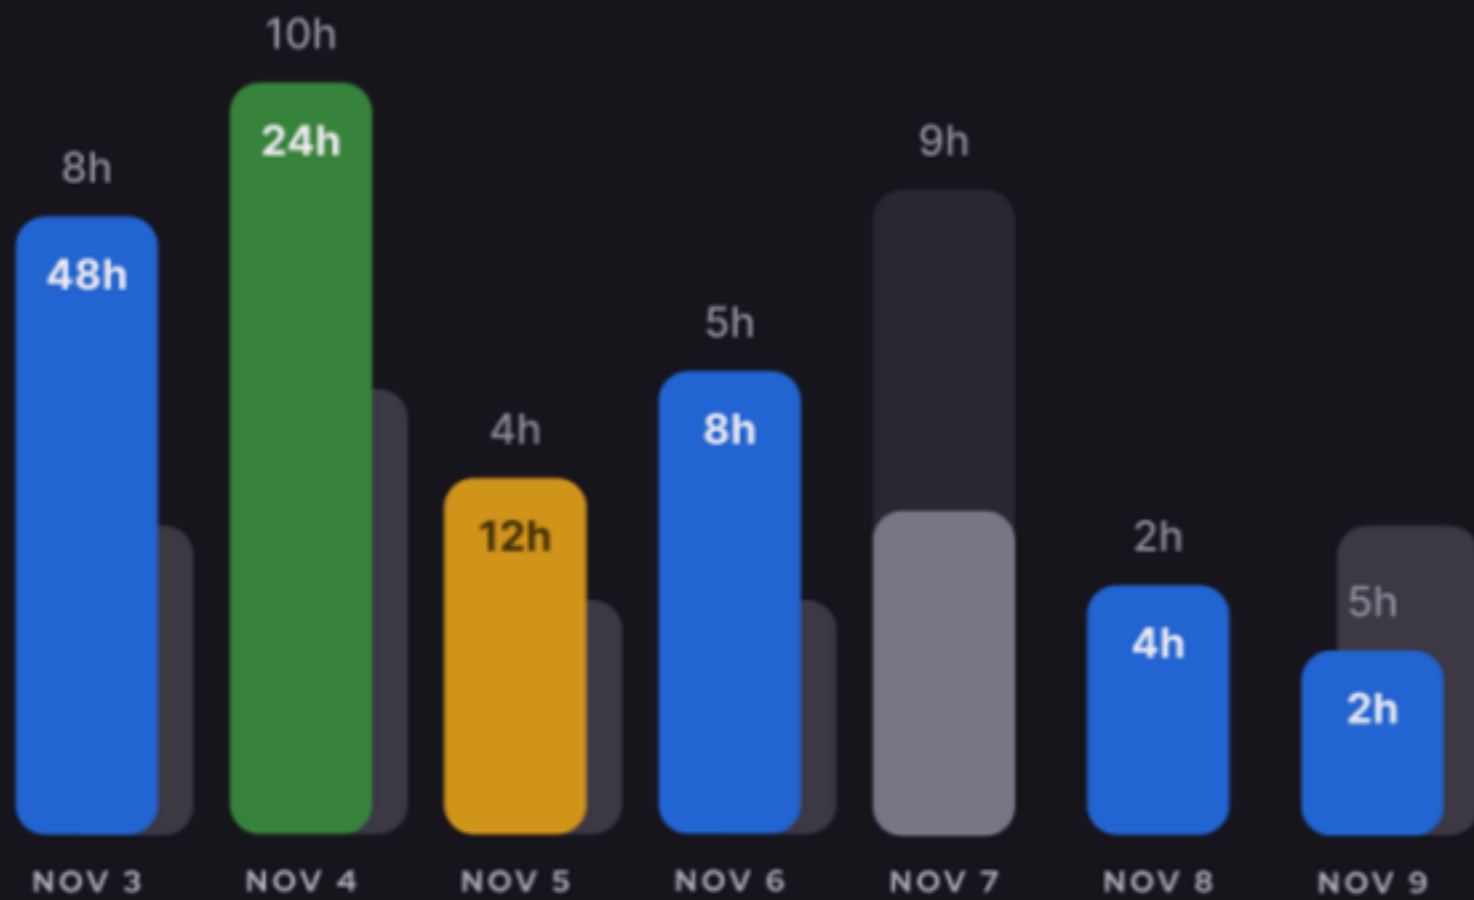

## Overall Overview

Select period

During the last 30 days, the peak volume is 8713

Uptime

**97.6 %**

↑ 4.56%

Users

**1000**

**Idle**

Operational flow

**3824**

## Recent bars